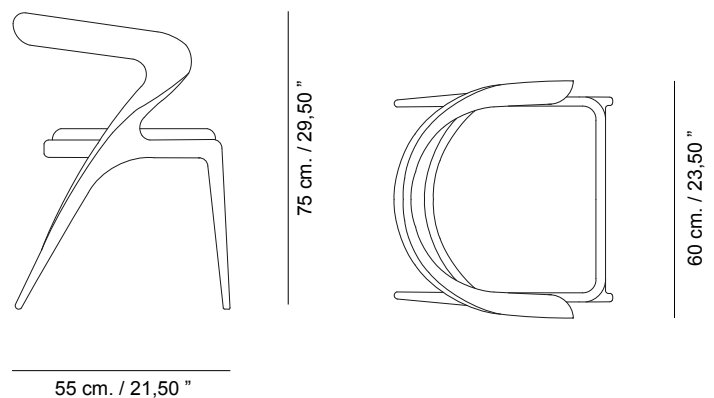

### Shipment information

Qty	1 box
Volume	0,31 m <sup>3</sup> / 10,94 ft <sup>3</sup>
Gross weight	10 kg. / 22,04 lb.
Item dimension (width x depth x height)	62 x 60 x 83 cm. 24,40" x 23,62" x 32,67"

© agrippa\_design office