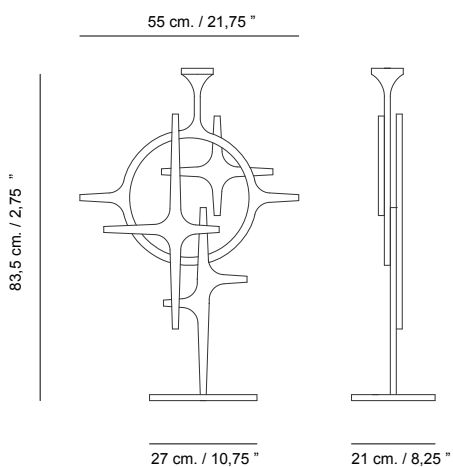

Alfa & Centauro

Paco Camús 2014

Alfa