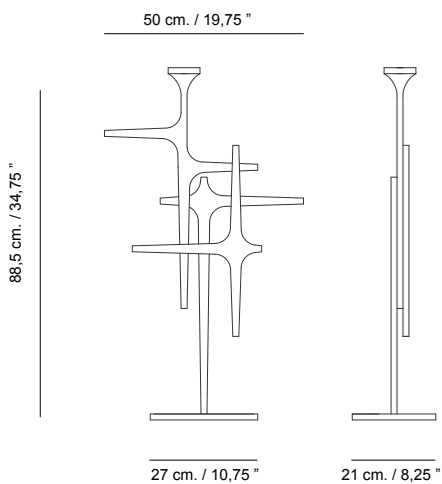

Alfa & Centauro

Paco Camús 2014

Alfa

Centauro