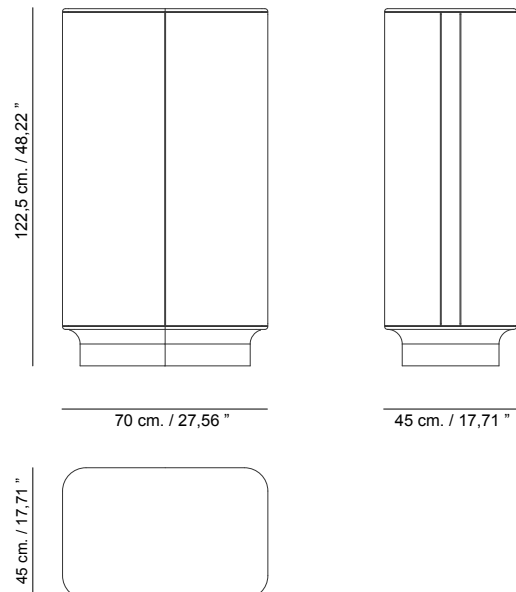

Shipment information

Qty	1 box
Volume	0,82 m ³ / 28,95 ft ³
Gross weight	90 kg. / 198,42 lb.
Item dimension (width x depth x height)	160 x 80 x 64 cm. 63" x 31,50" x 25,20"

© agrippa_design office

agrippa