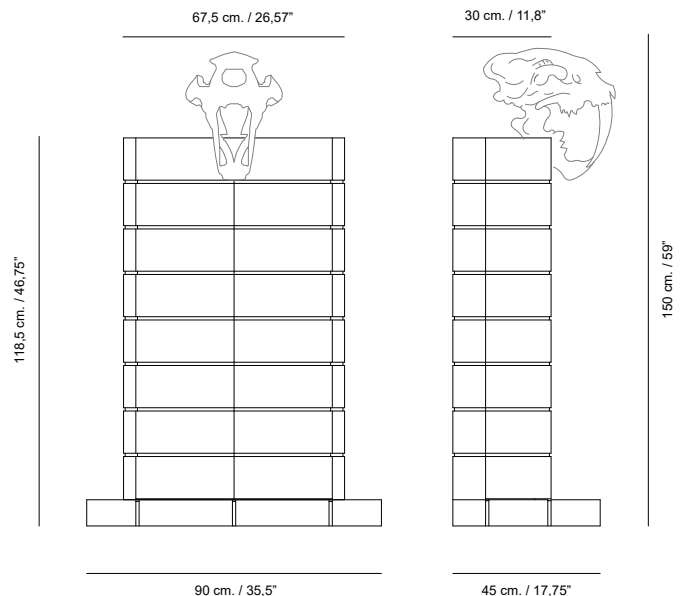

Hércules

2012

The prehistoric saber tooth, the largest feline ever to have lived on earth, is the focus of this cabinet. The handcarved wood sculpture of the saber tooth's skull functions as the handles for this architectural cabinet. Once the doors are opened, the crumpled gold leaf shines through in its many drawers. s many drawers. American walnut makes these doors solid and grandiose, but a well engineered hinge system makes the handling of these doors a smooth, luxurious experience.

Shipment information

Qty	1 box
Volume	1,22 m ³ / 43,08 ft ³
Gross weight	190 kg. / 418, 87 lb.
Item dimension (width x depth x height)	161 x 101 x 75 cm. 63,38 " x 39,76 " x 29,52 "

© agrippa _design office