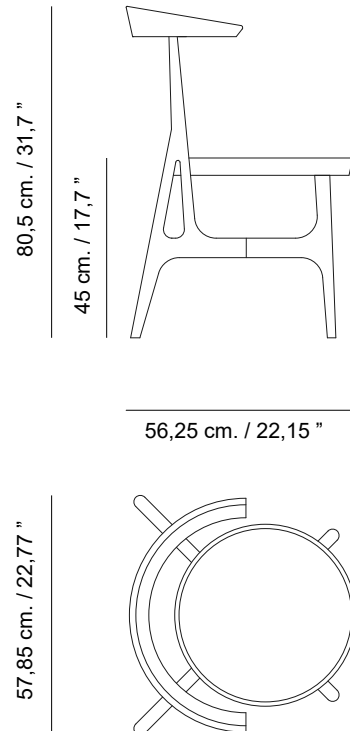

Shipment information

Qty	1 box
Volume	0,31 m ³ / 10,94 ft ³
Gross weight	10 kg. / 22,04 lb.
Item dimension (height x width x depth)	89,50 x 63,50 x 63 cm. 35,24 " x 25 " x 24,80 "

© agrippa _design office