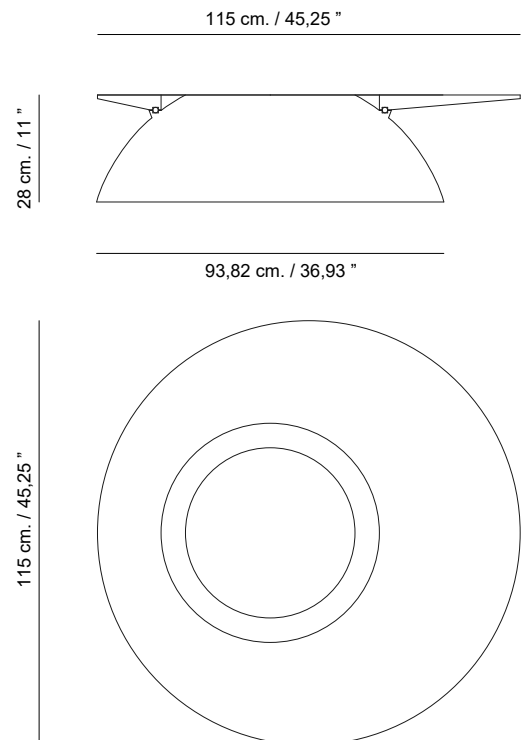

Shipment information

| | |
|--|---|
| Qty | 1 box |
| Volume | 2,06 m ³ / 72,74 ft ³ |
| Gross weight | 230 kg. / 4104,32 lb. |
| Item dimension (height x width x depth) | 120 x 120 x 127 cm. 47,24 " x 47,24 " x 50 " |