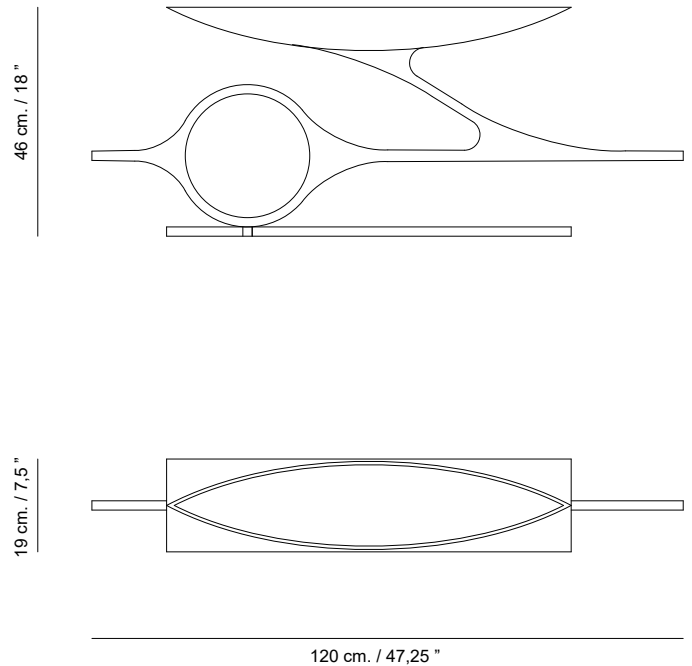

## Andrómeda

---

2014

---

Center of table, also handmade and in solid aluminum, taking his design of the Galaxy with the same name. Our Andromeda symbolizes speed and meteoric movement of elements of a Galaxy. Limited series of 20.

### Shipment information

---

Qty	1 box
Volume	0,28 m <sup>3</sup> / 9,88 ft <sup>3</sup>
Gross weight	20 kg. / 44 lb.
Item dimension (width x depth x height)	130 x 32 x 61 cm. 51,18 " x 12,6 " x 24,02 "