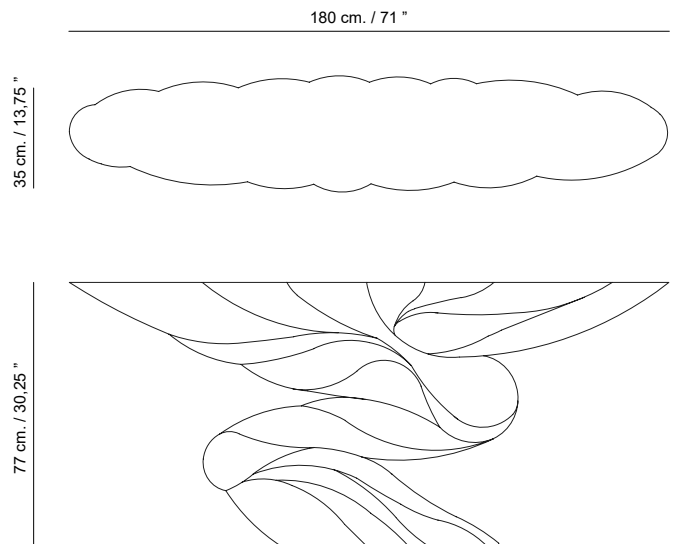

Shipment information

Qty	1 box
Volume	0,82 m ³ / 28,95 ft ³
Gross weight	140 kg. / 308,1 lb.
Item dimension (width x depth x height)	100 x 185 x 40 cm. 39,40 " x 72,83 " x 15,75 "

© agrippa_design office